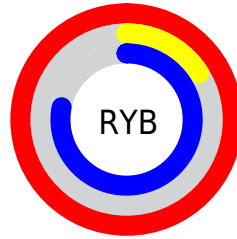

## Conversions Part 2

Format	Color
<a href="#">RYB</a>	<a href="#">255, 40, 199</a>
Decimal	<a href="#">16722119</a>
CIELab	<a href="#">59.00, 87.04, -31.17</a>
CIELCh	<a href="#">59, 92.448, 340.297</a>
Yxy	<a href="#">27.0277, 0.3868, 0.1990</a>
Android (android.graphics.Color)	<a href="#">4294912199 (0xFFFF28C7)</a>
YUV	<a href="#">122.4110, 37.7584, 116.2806</a>
Hunter-Lab	<a href="#">51.9882, 89.3648, -27.7585</a>

# Details

The CIELCh color **59, 92.448, 340.297** is a light color, and the websafe version is hex **FF33CC**. The color can be described as light washed magenta. A complement of this color would be **88, 99.480, 142.580**, and the grayscale version is **51, 0.007, 296.813**.

A 20% lighter version of the original color is **70, 84.662, 327.285**, and **43, 77.434, 341.322** is the 20% darker color. If you saturate the color by 10%, you get **57, 94.245, 341.617**, and if you desaturate by 10%, it is **61, 87.542, 338.919**.

# Distribution

Red (100%)

Green (16%)

Blue (78%)

Red (100%)

Yellow (16%)

Blue (78%)

Cyan (0%)