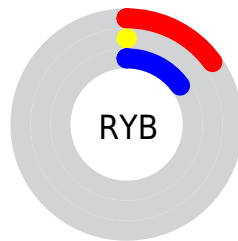

## Conversions Part 2

<b>Format</b>	<b>Color</b>
<a href="#">RYB</a>	<a href="#">37, 1, 38</a>
Decimal	<a href="#">2425126</a>
CIELab	<a href="#">5.00, 23.33, -15.48</a>
CIELCh	<a href="#">5, 27.998, 326.438</a>
Yxy	<a href="#">0.5535, 0.3156, 0.1557</a>
Android (android.graphics.Color)	<a href="#">4280615206 (0xFF250126)</a>
YUV	<a href="#">15.9820, 10.8549, 18.4328</a>
Hunter-Lab	<a href="#">7.4400, 13.8996, -9.7675</a>

# Details

The CIELCh color **5, 27.998, 326.438** is a dark color, and the websafe version is hex **330033**. A complement of this color would be **12, 27.694, 142.407**, and the grayscale version is **5, 0.001, 296.812**.

A 20% lighter version of the original color is **25, 28.142, 326.606**, and **0, 0.000, 0.000** is the 20% darker color. If you saturate the color by 10%, you get **5, 28.535, 326.431**, and if you desaturate by 10%, it is **6, 25.855, 326.442**.

# Distribution

-  Red (15%)
-  Green (0%)
-  Blue (15%)

-  Red (15%)
-  Yellow (0%)
-  Blue (15%)

-  Cyan (3%)
-  Magenta (97%)
-  Yellow (0%)
-  Black (85%)

-  Cyan (86%)
-  Magenta (100%)
-  Yellow (85%)