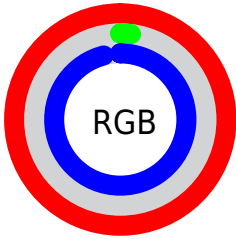

Distribution

- Red (100%)
- Green (2%)
- Blue (96%)