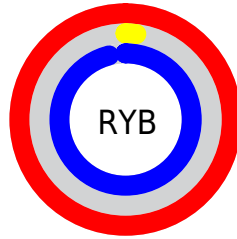

- Red (100%)
- Yellow (2%)
- Blue (96%)