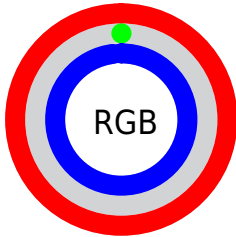

Distribution

- Red (100%)
- Green (0%)
- Blue (98%)