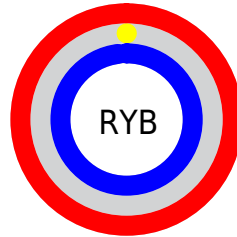

- Red (100%)
- Yellow (0%)
- Blue (98%)