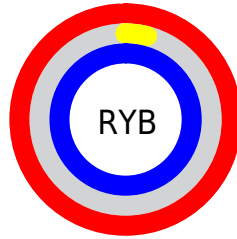

- Red (99%)
- Yellow (4%)
- Blue (99%)