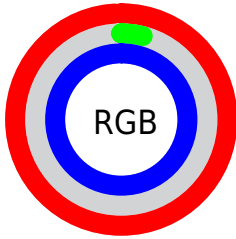

Distribution

- Red (99%)
- Green (4%)
- Blue (99%)