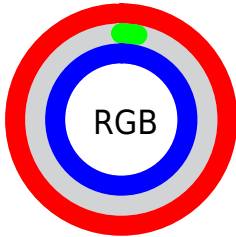

Distribution

- Red (99%)
- Green (3%)
- Blue (99%)