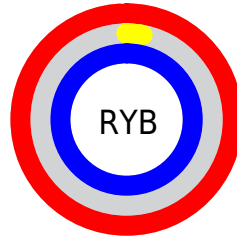

- Red (99%)
- Yellow (3%)
- Blue (99%)