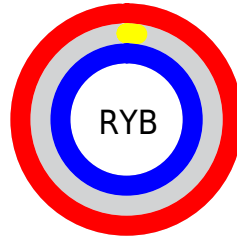

- Red (99%)
- Yellow (2%)
- Blue (99%)