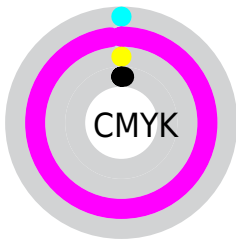

## Conversions Part 2

Format	Color
<a href="#">RYB</a>	<a href="#">253, 5, 253</a>
Decimal	<a href="#">16582141</a>
CIELab	<a href="#">60.00, 97.44, -60.36</a>
CIELCh	<a href="#">60, 114.616, 328.225</a>
Yxy	<a href="#">28.1233, 0.3209, 0.1546</a>
Android (android.graphics.Color)	<a href="#">4294772221 (0xFFFD05FD)</a>
YUV	<a href="#">107.4240, 71.7690, 127.6702</a>
Hunter-Lab	<a href="#">53.0314, 103.6998, -69.5555</a>

# Details

The CIELCh color **60, 114.616, 328.225** is a light color, and the websafe version is hex **FF00FF**. The color can be described as light saturated magenta. A complement of this color would be **87, 118.732, 136.068**, and the grayscale version is **45, 0.006, 296.813**.

A 20% lighter version of the original color is **69, 88.557, 327.408**, and **46, 94.526, 327.420** is the 20% darker color. If you saturate the color by 10%, you get **60, 114.935, 328.235**, and if you desaturate by 10%, it is **61, 112.122, 328.151**.

# Distribution

- Red (99%)
- Green (2%)
- Blue (99%)

- Red (99%)
- Yellow (2%)
- Blue (99%)

- Cyan (0%)
- Magenta (98%)
- Yellow (0%)
- Black (1%)

- Cyan (1%)
- Magenta (98%)
- Yellow (1%)