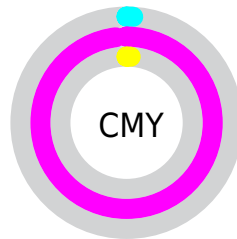

# Details

The CIELCh color **60, 114.616, 328.225** is a light color, and the websafe version is hex **FF00FF**. The color can be described as light saturated magenta. A complement of this color would be **87, 118.732, 136.068**, and the grayscale version is **45, 0.006, 296.813**.

A 20% lighter version of the original color is **69, 88.557, 327.408**, and **46, 94.526, 327.420** is the 20% darker color. If you saturate the color by 10%, you get **60, 114.935, 328.235**, and if you desaturate by 10%, it is **61, 112.122, 328.151**.

# Distribution

- Red (99%)
- Green (2%)
- Blue (99%)

- Red (99%)
- Yellow (2%)
- Blue (99%)

- Cyan (0%)
- Magenta (98%)
- Yellow (0%)
- Black (1%)

- Cyan (1%)
- Magenta (98%)
- Yellow (1%)

# Brightness & Saturation Gradients

These gradients show how the CIELCh color 60, 114.616, 328.225 changes by changing the brightness by 10 percent. The first figure shows a shift by +10% for each color and the second figure -10%.