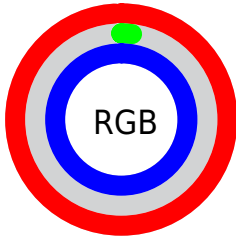

Distribution

- Red (99%)
- Green (2%)
- Blue (99%)