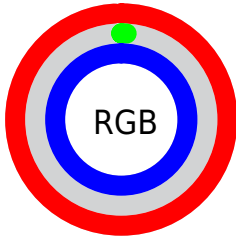

Distribution

- Red (99%)
- Green (1%)
- Blue (100%)