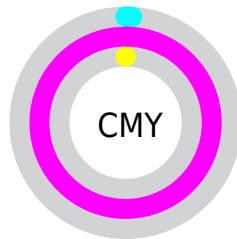

# Details

The CIELCh color **60, 115.175, 328.072** is a light color, and the websafe version is hex **FF00FF**. The color can be described as light saturated magenta. A complement of this color would be **87, 119.309, 136.025**, and the grayscale version is **44, 0.006, 296.813**.

A 20% lighter version of the original color is **68, 89.029, 327.423**, and **46, 94.912, 327.223** is the 20% darker color. If you saturate the color by 10%, you get **60, 115.298, 328.075**, and if you desaturate by 10%, it is **61, 112.902, 328.018**.

# Distribution

- Red (99%)
- Green (1%)
- Blue (100%)

- Red (99%)
- Yellow (1%)
- Blue (100%)

- Cyan (0%)
- Magenta (99%)
- Yellow (0%)
- Black (0%)

- Cyan (1%)
- Magenta (99%)
- Yellow (0%)

# Brightness & Saturation Gradients

These gradients show how the CIELCh color 60, 115.175, 328.072 changes by changing the brightness by 10 percent. The first figure shows a shift by +10% for each color and the second figure -10%.