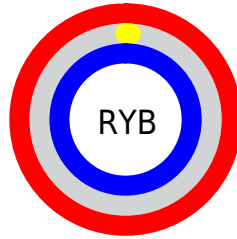

- Red (99%)
- Yellow (1%)
- Blue (100%)