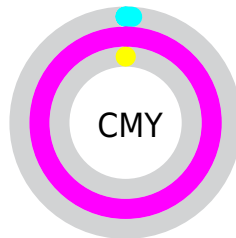

# Details

The CIELCh color **60, 115.175, 328.072** is a light color, and the websafe version is hex **FF00FF**. The color can be described as light saturated magenta. A complement of this color would be **87, 119.309, 136.025**, and the grayscale version is **44, 0.006, 296.813**.

A 20% lighter version of the original color is **68, 89.029, 327.423**, and **46, 94.912, 327.223** is the 20% darker color. If you saturate the color by 10%, you get **60, 115.298, 328.075**, and if you desaturate by 10%, it is **61, 112.902, 328.018**.

# Distribution

- Red (99%)
- Green (1%)
- Blue (100%)

- Red (99%)
- Yellow (1%)
- Blue (100%)

- Cyan (0%)
- Magenta (99%)
- Yellow (0%)
- Black (0%)

- Cyan (1%)
- Magenta (99%)
- Yellow (0%)

# Brightness & Saturation Gradients

These gradients show how the CIELCh color 60, 115.175, 328.072 changes by changing the brightness by 10 percent. The first figure shows a shift by +10% for each color and the second figure -10%.