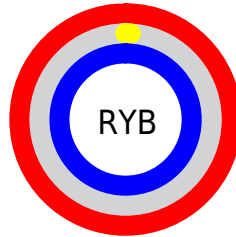

- Red (99%)
- Yellow (1%)
- Blue (100%)