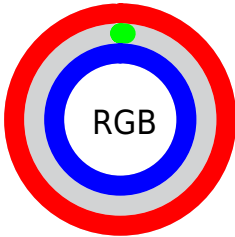

Distribution

- Red (99%)
- Green (1%)
- Blue (100%)