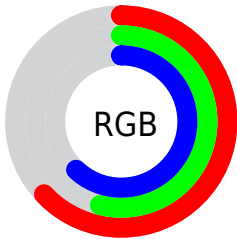

Distribution

- Red (63%)
- Green (54%)
- Blue (62%)