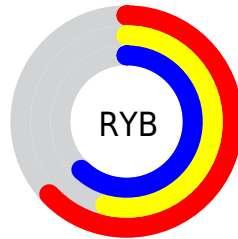

- Red (63%)
- Yellow (54%)
- Blue (62%)