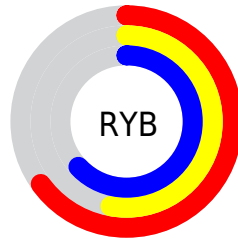

- Red (65%)
- Yellow (53%)
- Blue (63%)