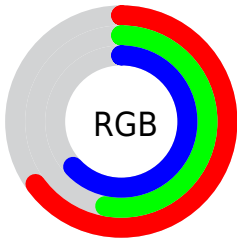

Distribution

- Red (65%)
- Green (53%)
- Blue (63%)