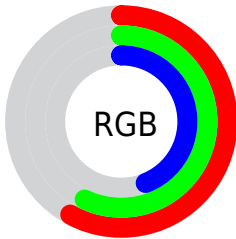

Distribution

- Red (58%)
- Green (57%)
- Blue (44%)