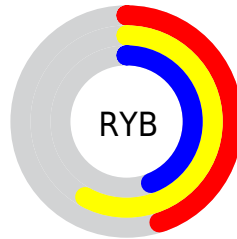

- Red (45%)
- Yellow (58%)
- Blue (44%)