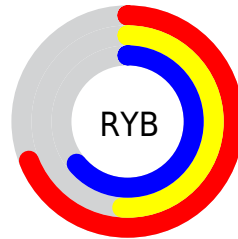

# Details

The CIELCh color  $60, 24.422, 336.556$  is a light color, and the websafe version is hex `CC99CC`. A complement of this color would be  $68, 24.166, 152.757$ , and the grayscale version is  $61, 0.008, 296.813$ .

A 20% lighter version of the original color is  $80, 24.687, 336.268$ , and  $40, 24.339, 337.089$  is the 20% darker color. If you saturate the color by 10%, you get  $56, 33.908, 337.366$ , and if you desaturate by 10%, it is  $65, 14.807, 335.798$ .

# Distribution

Red (69%)

Green (51%)

Blue (64%)

Red (69%)

Yellow (51%)

Blue (64%)

Cyan (0%)

Magenta (26%)

Yellow (8%)

Black (31%)

Cyan (31%)

Magenta (49%)

Yellow (36%)