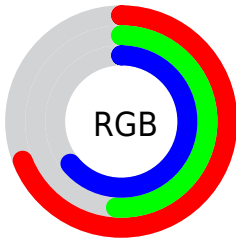

Distribution

Red (69%)

Green (51%)

Blue (64%)