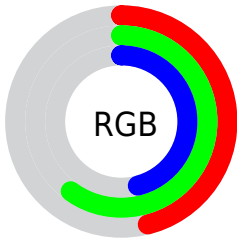

Distribution

- Red (46%)
- Green (60%)
- Blue (46%)