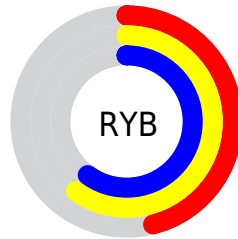

- Red (46%)
- Yellow (60%)
- Blue (60%)