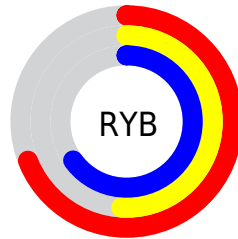

# Details

The CIELCh color  $60, 25.738, 332.270$  is a light color, and the websafe version is hex `CC99CC`. A complement of this color would be  $68, 25.621, 148.879$ , and the grayscale version is  $61, 0.008, 296.813$ .

A 20% lighter version of the original color is  $80, 25.938, 332.277$ , and  $40, 25.738, 332.419$  is the 20% darker color. If you saturate the color by 10%, you get  $56, 35.861, 332.948$ , and if you desaturate by 10%, it is  $64, 15.456, 331.612$ .

# Distribution

Red (69%)

Green (51%)

Blue (65%)

Red (69%)

Yellow (51%)

Blue (65%)

Cyan (0%)