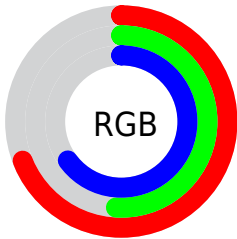

Distribution

Red (69%)

Green (51%)

Blue (65%)