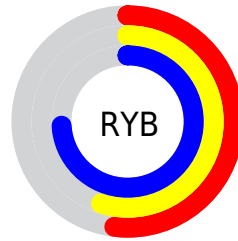

# Details

The CIELCh color  $60, 25.567, 284.770$  is a light color, and the websafe version is hex  $9999CC$ . A complement of this color would be  $72, 24.681, 97.170$ , and the grayscale version is  $60, 0.008, 296.813$ .

A 20% lighter version of the original color is  $80, 25.200, 284.218$ , and  $40, 25.742, 285.006$  is the 20% darker color. If you saturate the color by 10%, you get  $55, 34.690, 286.648$ , and if you desaturate by 10%, it is  $65, 16.734, 283.161$ .

# Distribution

Red (52%)

Green (56%)

Blue (74%)

Red (52%)

Yellow (55%)

Blue (74%)

Cyan (30%)