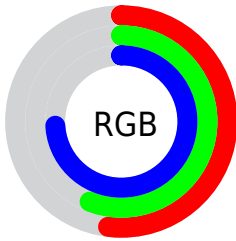

Distribution

Red (52%)

Green (56%)

Blue (74%)