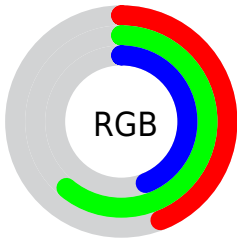

Distribution

- Red (44%)
- Green (61%)
- Blue (44%)