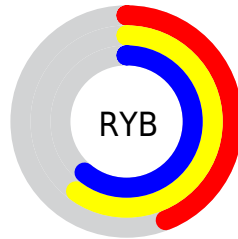

- Red (44%)
- Yellow (60%)
- Blue (61%)