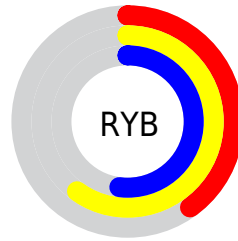

# Details

The CIELCh color  $60, 30.255, 130.353$  is a dark color, and the websafe version is hex  $669966$ . A complement of this color would be  $48, 31.374, 313.247$ , and the grayscale version is  $58, 0.007, 296.813$ .

A 20% lighter version of the original color is  $80, 30.259, 130.192$ , and  $40, 30.513, 130.323$  is the 20% darker color. If you saturate the color by 10%, you get  $59, 39.298, 129.877$ , and if you desaturate by 10%, it is  $61, 21.030, 130.833$ .

# Distribution

Red (49%)

Green (60%)

Blue (40%)

Red (40%)

Yellow (60%)

Blue (52%)

Cyan (19%)