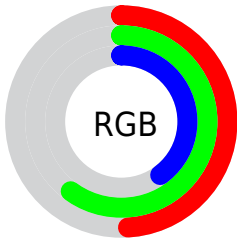

Distribution

Red (49%)

Green (60%)

Blue (40%)