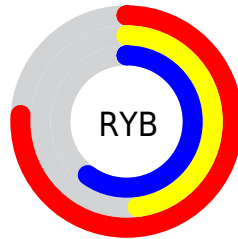

# Details

The CIELCh color **60, 32.452, 352.337** is a light color, and the websafe version is hex **CC6699**. A complement of this color would be **74, 30.345, 164.712**, and the grayscale version is **61, 0.008, 296.813**.

A 20% lighter version of the original color is **80, 32.726, 352.443**, and **40, 32.265, 352.728** is the 20% darker color. If you saturate the color by 10%, you get **55, 41.149, 353.844**, and if you desaturate by 10%, it is **65, 23.525, 351.061**.

# Distribution

Red (76%)

Green (48%)

Blue (60%)

Red (76%)

Yellow (48%)

Blue (60%)

Cyan (0%)