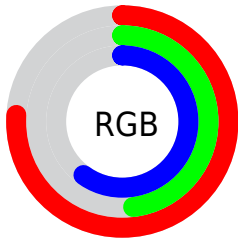

Distribution

Red (76%)

Green (48%)

Blue (60%)