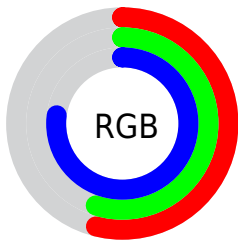

Distribution

Red (54%)

Green (55%)

Blue (77%)