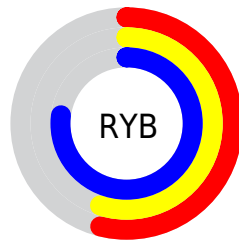

# Details

The CIELCh color **60, 32.215, 292.538** is a light color, and the websafe version is hex **9999CC**. A complement of this color would be **78, 30.113, 105.817**, and the grayscale version is **60, 0.008, 296.813**.

A 20% lighter version of the original color is **80, 32.553, 293.019**, and **40, 32.289, 292.581** is the 20% darker color. If you saturate the color by 10%, you get **54, 43.867, 294.239**, and if you desaturate by 10%, it is **67, 21.035, 291.083**.

# Distribution

Red (54%)

Green (55%)

Blue (77%)

Red (54%)

Yellow (55%)

Blue (77%)

Cyan (30%)