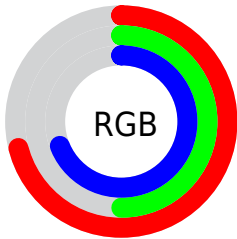

Distribution

Red (71%)

Green (50%)

Blue (69%)