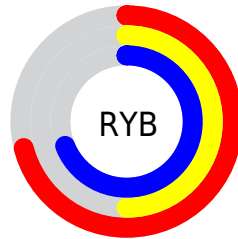

# Details

The CIELCh color  $60, 34.117, 327.631$  is a light color, and the websafe version is hex `CC99CC`. A complement of this color would be  $69, 34.103, 143.945$ , and the grayscale version is  $62, 0.008, 296.813$ .

A 20% lighter version of the original color is  $80, 34.374, 327.245$ , and  $40, 33.836, 327.610$  is the 20% darker color. If you saturate the color by 10%, you get  $56, 45.370, 328.177$ , and if you desaturate by 10%, it is  $64, 22.536, 327.070$ .

# Distribution

Red (71%)

Green (50%)

Blue (69%)

Red (71%)

Yellow (50%)

Blue (69%)

Cyan (0%)