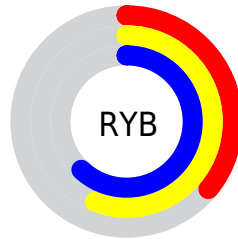

- Red (36%)
- Yellow (56%)
- Blue (62%)