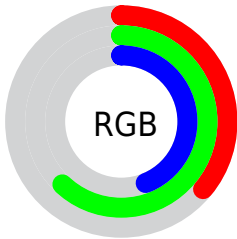

Distribution

- Red (36%)
- Green (62%)
- Blue (44%)