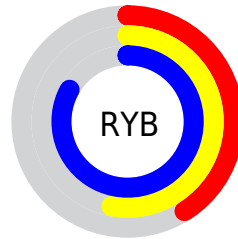

## Conversions Part 2

Format	Color
<a href="#">RYB</a>	<a href="#">104, 134, 211</a>
Decimal	<a href="#">6853331</a>
CIELab	<a href="#">60.00, 3.78, -37.77</a>
CIElCh	<a href="#">60, 37.956, 275.720</a>
Yxy	<a href="#">28.1233, 0.2282, 0.2319</a>
Android (android.graphics.Color)	<a href="#">4285043411</a> ( <a href="#">0xFF6892D3</a> )
YUV	<a href="#">140.8520, 34.5830, -32.3192</a>
Hunter-Lab	<a href="#">53.0314, 0.3207, -36.0672</a>

# Details

The CIELCh color  $60, 37.956, 275.720$  is a light color, and the websafe version is hex  $6699CC$ . A complement of this color would be  $72, 39.875, 79.254$ , and the grayscale version is  $58, 0.007, 296.813$ .

A 20% lighter version of the original color is  $80, 31.232, 269.873$ , and  $40, 37.826, 275.628$  is the 20% darker color. If you saturate the color by 10%, you get  $55, 45.639, 278.679$ , and if you desaturate by 10%, it is  $65, 30.363, 273.168$ .

# Distribution

Red (41%)

Green (57%)

Blue (83%)

Red (41%)

Yellow (53%)

Blue (83%)

Cyan (51%)