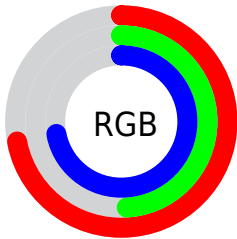

Distribution

Red (72%)

Green (49%)

Blue (72%)