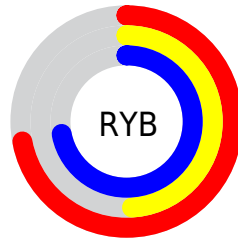

# Details

The CIELCh color  $60, 39.450, 326.648$  is a light color, and the websafe version is hex  $996699$ . A complement of this color would be  $70, 39.465, 142.579$ , and the grayscale version is  $62, 0.008, 296.813$ .

A 20% lighter version of the original color is  $80, 39.709, 326.761$ , and  $40, 39.315, 326.644$  is the 20% darker color. If you saturate the color by 10%, you get  $56, 51.033, 327.156$ , and if you desaturate by 10%, it is  $64, 27.416, 326.112$ .

# Distribution

Red (72%)

Green (49%)

Blue (72%)

Red (72%)

Yellow (49%)

Blue (72%)

Cyan (0%)