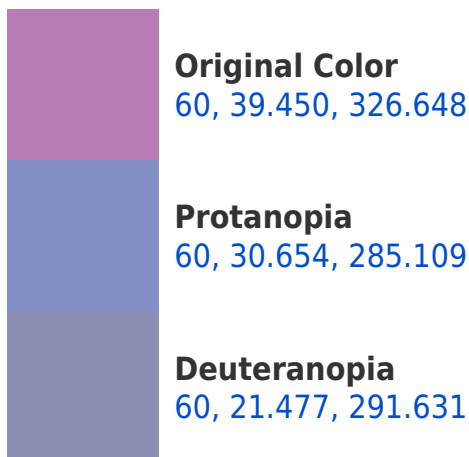

## Background

This preview shows how black text looks on a background with the CIELCh color 60, 39.450, 326.648.

This preview shows how white text looks on a background with the CIELCh color 60, 39.450, 326.648.

## Dichromacy

**Tritanopia**  
60, 19.651, 5.069

# Trichromacy

**Original Color**  
60, 39.450, 326.648

**Protanomaly**  
60, 32.123, 301.467

**Deuteranomaly**  
60, 26.646, 309.118

**Tritanomaly**  
60, 25.416, 344.137

# Monochromacy

**Original Color**  
60, 39.450, 326.648

**Achromatopsia**  
62, 0.008, 296.813

**Achromatomaly**  
61, 14.533, 326.410