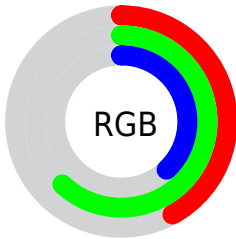

Distribution

Red (42%)

Green (62%)

Blue (38%)