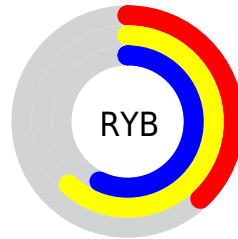

# Details

The CIELCh color  $60, 39.358, 137.237$  is a dark color, and the websafe version is hex  $669966$ . A complement of this color would be  $48, 39.928, 321.082$ , and the grayscale version is  $56, 0.007, 296.813$ .

A 20% lighter version of the original color is  $80, 39.546, 137.187$ , and  $40, 39.467, 137.270$  is the 20% darker color. If you saturate the color by 10%, you get  $59, 49.044, 136.546$ , and if you desaturate by 10%, it is  $61, 29.331, 137.888$ .

# Distribution

Red (42%)

Green (62%)

Blue (38%)

Red (38%)

Yellow (62%)

Blue (57%)

Cyan (32%)