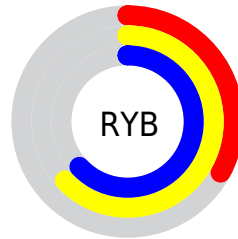

# Details

The CIELCh color **60, 52.162, 140.366** is a dark color, and the websafe version is hex **339933**. A complement of this color would be **47, 51.995, 326.534**, and the grayscale version is **54, 0.007, 296.813**.

A 20% lighter version of the original color is **80, 51.945, 140.505**, and **40, 52.359, 140.362** is the 20% darker color. If you saturate the color by 10%, you get **59, 61.686, 139.307**, and if you desaturate by 10%, it is **61, 41.868, 141.348**.

# Distribution

Red (33%)

Green (63%)

Blue (33%)

Red (33%)

Yellow (63%)

Blue (63%)

Cyan (48%)