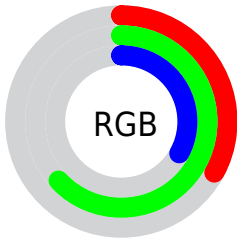

Distribution

Red (33%)

Green (63%)

Blue (33%)