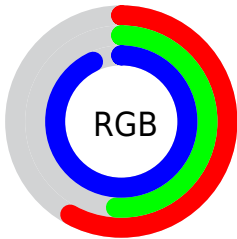

Distribution

- Red (58%)
- Green (51%)
- Blue (93%)