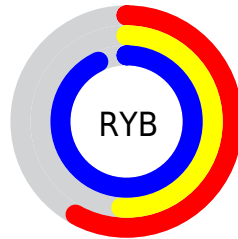

- Red (58%)
- Yellow (51%)
- Blue (93%)