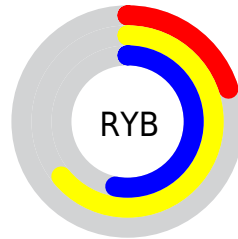

## Conversions Part 2

Format	Color
<a href="#">RYB</a>	<a href="#">50, 163, 135</a>
Decimal	<a href="#">5153586</a>
CIELab	<a href="#">60.00, -46.59, 48.77</a>
CIELCh	<a href="#">60, 67.446, 133.695</a>
Yxy	<a href="#">28.1233, 0.3209, 0.5350</a>
Android (android.graphics.Color)	<a href="#">4283343666 (0xFF4EA332)</a>
YUV	<a href="#">124.7030, -36.8286, -40.9585</a>
Hunter-Lab	<a href="#">53.0314, -36.0217, 28.6492</a>

# Details

The CIELCh color **60, 67.446, 133.695** is a dark color, and the websafe version is hex **339933**. A complement of this color would be **38, 69.463, 319.843**, and the grayscale version is **53, 0.007, 296.813**.

A 20% lighter version of the original color is **80, 67.828, 133.741**, and **40, 64.162, 135.668** is the 20% darker color. If you saturate the color by 10%, you get **59, 74.419, 133.441**, and if you desaturate by 10%, it is **61, 59.155, 134.166**.

# Distribution

Red (31%)

Green (64%)

Blue (20%)

Red (20%)

Yellow (64%)

Blue (53%)

Cyan (52%)