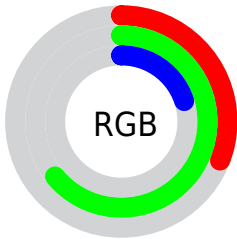

Distribution

Red (31%)

Green (64%)

Blue (20%)