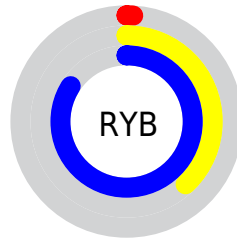

- Red (1%)
- Yellow (38%)
- Blue (84%)