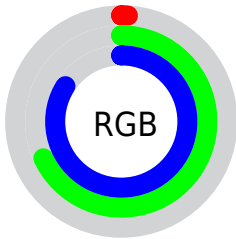

Distribution

- Red (1%)
- Green (68%)
- Blue (84%)