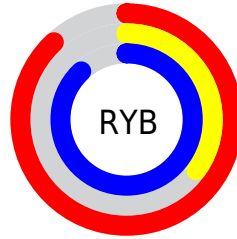

- Red (88%)
- Yellow (35%)
- Blue (88%)