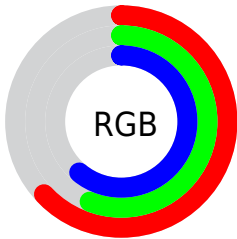

Distribution

- Red (63%)
- Green (56%)
- Blue (61%)