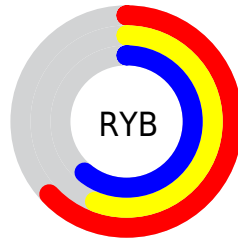

- Red (63%)
- Yellow (56%)
- Blue (61%)