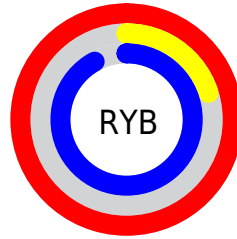

# Details

The CIELCh color **61, 101.347, 331.718** is a light color, and the websafe version is hex **FF33FF**. The color can be described as light washed magenta. A complement of this color would be **88, 106.572, 138.849**, and the grayscale version is **55, 0.007, 296.813**.

A 20% lighter version of the original color is **71, 81.096, 327.172**, and **45, 88.157, 331.600** is the 20% darker color. If you saturate the color by 10%, you get **59, 105.234, 332.196**, and if you desaturate by 10%, it is **63, 94.444, 331.224**.

# Distribution

Red (100%)

Green (20%)

Blue (92%)

Red (100%)

Yellow (20%)

Blue (92%)

Cyan (0%)