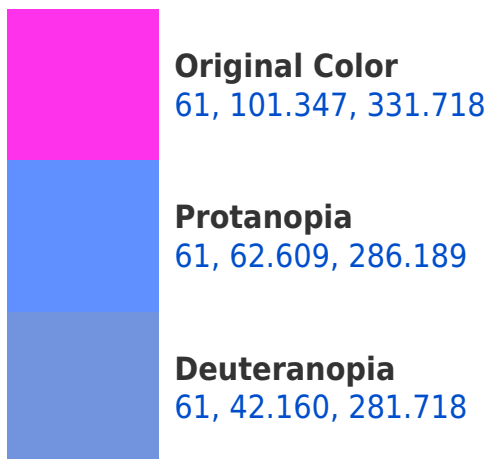

## Background

This preview shows how black text looks on a background with the CIELCh color 61, 101.347, 331.718.

This preview shows how white text looks on a background with the CIELCh color 61, 101.347, 331.718.

## Dichromacy

**Tritanopia**  
61, 59.539, 24.112

# Trichromacy

**Original Color**  
61, 101.347, 331.718

**Protanomaly**  
57, 78.316, 306.538

**Deuteranomaly**  
57, 66.431, 310.569

**Tritanomaly**  
60, 68.028, 356.884

# Monochromacy

**Original Color**  
61, 101.347, 331.718

**Achromatopsia**  
55, 0.007, 296.813

**Achromatomaly**  
54, 46.130, 329.513