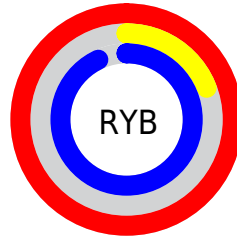

- Red (100%)
- Yellow (19%)
- Blue (93%)