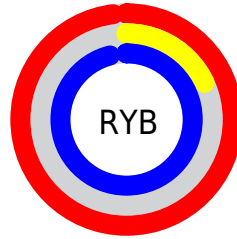

## Conversions Part 2

<b>Format</b>	<b>Color</b>
R <sub>Y</sub> B	251, 47, 245
Decimal	16461813
CIE <sub>Lab</sub>	61.00, 90.87, -54.41
CIE <sub>LCh</sub>	61, 105.914, 329.091
Yxy	29.2481, 0.3266, 0.1662
Android (android.graphics.Color)	4294651893 (0xFFFB2FF5)
YUV	130.5680, 56.4150, 105.6189
Hunter-Lab	54.0815, 94.9961, -59.9725

# Details

The CIELCh color **61, 105.914, 329.091** is a light color, and the websafe version is hex **FF33FF**. The color can be described as light washed magenta. A complement of this color would be **87, 109.782, 137.430**, and the grayscale version is **55, 0.007, 296.813**.

A 20% lighter version of the original color is **71, 82.129, 327.205**, and **45, 91.868, 328.655** is the 20% darker color. If you saturate the color by 10%, you get **60, 110.063, 329.314**, and if you desaturate by 10%, it is **63, 98.781, 328.795**.

# Distribution

- Red (98%)
- Green (18%)
- Blue (96%)

- Red (98%)
- Yellow (18%)
- Blue (96%)

- Cyan (0%)
- Magenta (81%)
- Yellow (2%)
- Black (1%)

- Cyan (1%)
- Magenta (81%)
- Yellow (4%)