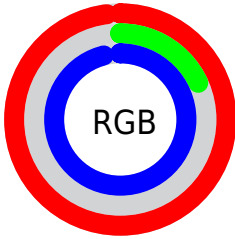

Distribution

- Red (98%)
- Green (18%)
- Blue (96%)