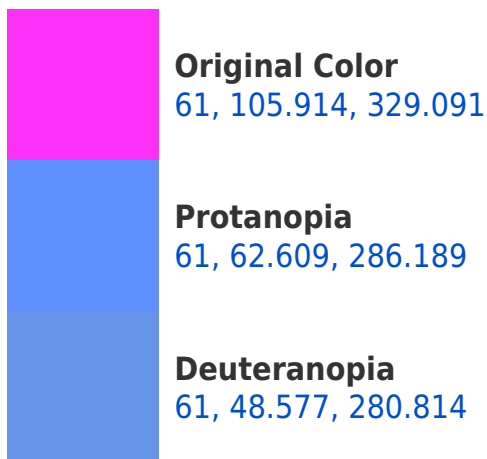

## Background

This preview shows how black text looks on a background with the CIELCh color 61, 105.914, 329.091.

This preview shows how white text looks on a background with the CIELCh color 61, 105.914, 329.091.

## Dichromacy

**Tritanopia**  
61, 56.350, 22.872

# Trichromacy

**Original Color**  
61, 105.914, 329.091

**Protanomaly**  
57, 80.995, 306.341

**Deuteranomaly**  
57, 72.519, 307.558

**Tritanomaly**  
60, 67.683, 352.974

# Monochromacy

**Original Color**  
61, 105.914, 329.091

**Achromatopsia**  
55, 0.007, 296.813

**Achromatomaly**  
53, 48.307, 327.434