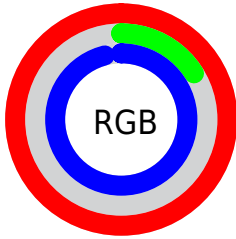

Distribution

- Red (100%)
- Green (16%)
- Blue (96%)