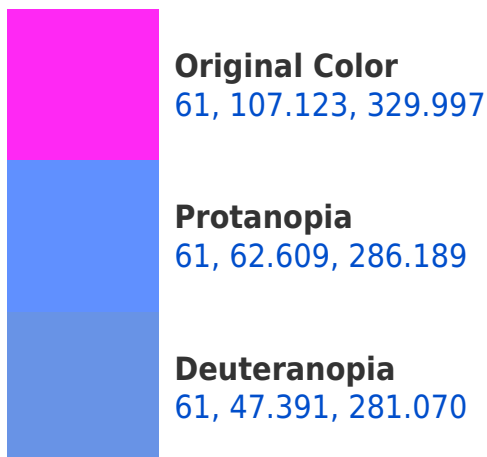

## Background

This preview shows how black text looks on a background with the CIELCh color 61, 107.123, 329.997.

This preview shows how white text looks on a background with the CIELCh color 61, 107.123, 329.997.

## Dichromacy

**Tritanopia**  
61, 59.386, 23.600

# Trichromacy

**Original Color**  
61, 107.123, 329.997

**Protanomaly**  
56, 82.781, 307.214

**Deuteranomaly**  
56, 73.357, 308.910

**Tritanomaly**  
60, 69.754, 354.702

# Monochromacy

**Original Color**  
61, 107.123, 329.997

**Achromatopsia**  
53, 0.007, 296.813

**Achromatomaly**  
52, 49.993, 328.302