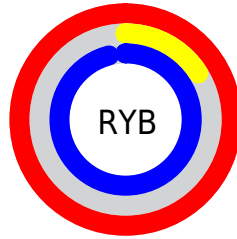

- Red (100%)
- Yellow (16%)
- Blue (96%)