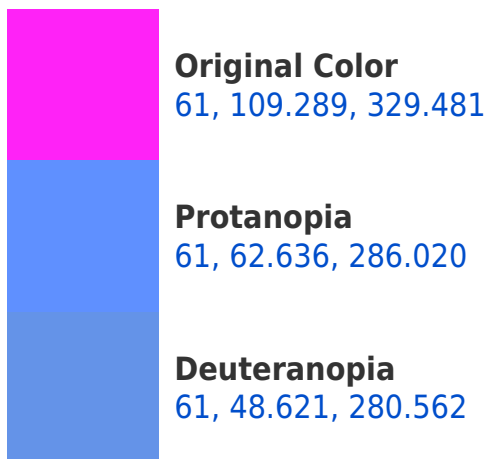

## Background

This preview shows how black text looks on a background with the CIELCh color 61, 109.097, 329.659.

This preview shows how white text looks on a background with the CIELCh color 61, 109.097, 329.659.

## Dichromacy

**Tritanopia**  
61, 59.134, 24.039

# Trichromacy

**Original Color**  
61, 109.289, 329.481

**Protanomaly**  
56, 84.473, 307.297

**Deuteranomaly**  
56, 75.549, 308.422

**Tritanomaly**  
59, 70.426, 353.783

# Monochromacy

**Original Color**  
61, 109.289, 329.481

**Achromatopsia**  
52, 0.007, 296.813

**Achromatomaly**  
51, 51.678, 327.952