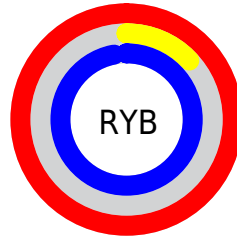

## Conversions Part 2

<b>Format</b>	<b>Color</b>
R <sub>YB</sub>	255, 34, 247
Decimal	16720631
CIE <sub>Lab</sub>	61.00, 94.15, -55.11
CIE <sub>LCh</sub>	61, 109.097, 329.659
Yxy	29.2481, 0.3298, 0.1640
Android (android.graphics.Color)	4294910711 (0xFFFF22F7)
YUV	124.3610, 60.4610, 114.5704
Hunter-Lab	54.0815, 99.4469, -61.0811

# Details

The CIELCh color **61, 109.097, 329.659** is a light color, and the websafe version is hex **FF33FF**. The color can be described as light washed magenta. A complement of this color would be **88, 114.191, 137.051**, and the grayscale version is **52, 0.007, 296.813**.

A 20% lighter version of the original color is **70, 84.662, 327.285**, and **46, 92.581, 328.861** is the 20% darker color. If you saturate the color by 10%, you get **60, 111.650, 329.763**, and if you desaturate by 10%, it is **63, 103.583, 329.263**.

# Distribution

Red (100%)

Green (13%)

Blue (97%)

Red (100%)

Yellow (13%)

Blue (97%)

Cyan (0%)