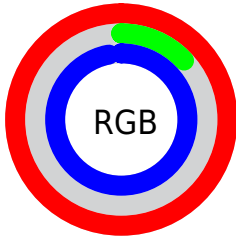

Distribution

Red (100%)

Green (13%)

Blue (97%)