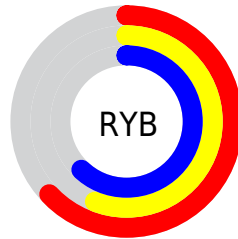

- Red (63%)
- Yellow (56%)
- Blue (62%)