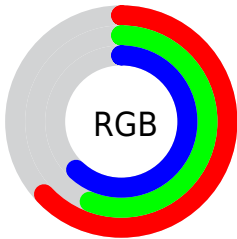

Distribution

- Red (63%)
- Green (56%)
- Blue (62%)