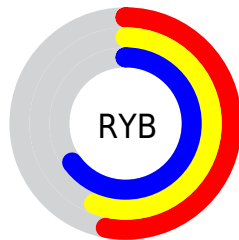

- Red (53%)
- Yellow (56%)
- Blue (65%)