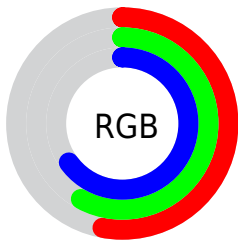

Distribution

- Red (53%)
- Green (58%)
- Blue (65%)