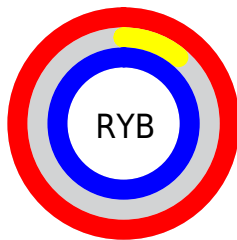

# Details

The CIELCh color **61, 111.788, 328.820** is a light color, and the websafe version is hex **FF33FF**. The color can be described as light washed magenta. A complement of this color would be **88, 116.213, 136.577**, and the grayscale version is **51, 0.007, 296.813**.

A 20% lighter version of the original color is **70, 85.655, 327.317**, and **46, 94.480, 327.826** is the 20% darker color. If you saturate the color by 10%, you get **60, 114.010, 328.833**, and if you desaturate by 10%, it is **62, 106.793, 328.516**.

# Distribution

Red (100%)

Green (11%)

Blue (99%)

Red (100%)

Yellow (11%)

Blue (99%)

Cyan (0%)