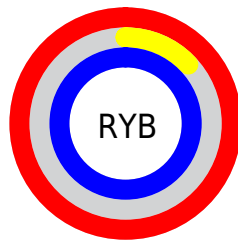

- Red (100%)
- Yellow (13%)
- Blue (100%)