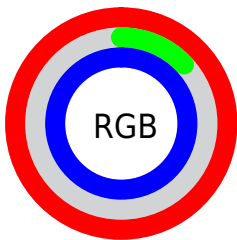

Distribution

- Red (100%)
- Green (13%)
- Blue (100%)