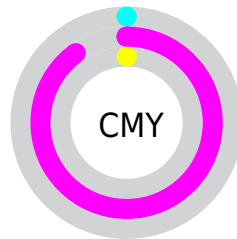

# Details

The CIELCh color **61, 113.623, 328.175** is a light color, and the websafe version is hex **FF00FF**. The color can be described as light washed magenta. A complement of this color would be **88, 117.278, 136.338**, and the grayscale version is **50, 0.007, 296.813**.

A 20% lighter version of the original color is **69, 86.147, 327.332**, and **46, 95.248, 327.428** is the 20% darker color. If you saturate the color by 10%, you get **60, 115.567, 328.233**, and if you desaturate by 10%, it is **62, 108.844, 328.032**.

# Distribution

- Red (100%)
- Green (10%)
- Blue (100%)

- Red (100%)
- Yellow (10%)
- Blue (100%)

- Cyan (0%)
- Magenta (90%)
- Yellow (0%)
- Black (0%)

- Cyan (0%)
- Magenta (90%)
- Yellow (0%)

# Brightness & Saturation Gradients

These gradients show how the CIELCh color 61, 113.623, 328.175 changes by changing the brightness by 10 percent. The first figure shows a shift by +10% for each color and the second figure -10%.