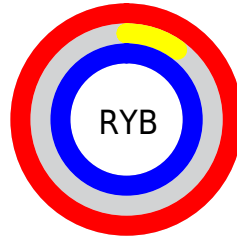

- Red (100%)
- Yellow (10%)
- Blue (100%)