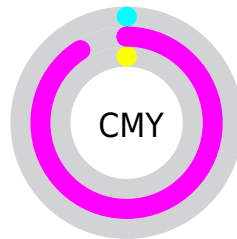

# Details

The CIELCh color **61, 113.742, 328.178** is a light color, and the websafe version is hex **FF00FF**. The color can be described as light washed magenta. A complement of this color would be **88, 117.377, 136.325**, and the grayscale version is **50, 0.007, 296.813**.

A 20% lighter version of the original color is **69, 86.147, 327.332**, and **46, 95.248, 327.428** is the 20% darker color. If you saturate the color by 10%, you get **60, 115.567, 328.233**, and if you desaturate by 10%, it is **62, 109.003, 328.037**.

# Distribution

- Red (100%)
- Green (9%)
- Blue (100%)

- Red (100%)
- Yellow (9%)
- Blue (100%)

- Cyan (0%)
- Magenta (91%)
- Yellow (0%)
- Black (0%)

- Cyan (0%)
- Magenta (91%)
- Yellow (0%)

# Brightness & Saturation Gradients

These gradients show how the CIELCh color 61, 113.742, 328.178 changes by changing the brightness by 10 percent. The first figure shows a shift by +10% for each color and the second figure -10%.