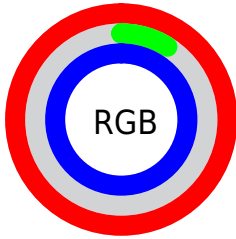

Distribution

- Red (100%)
- Green (9%)
- Blue (100%)