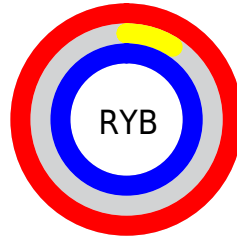

- Red (100%)
- Yellow (9%)
- Blue (100%)