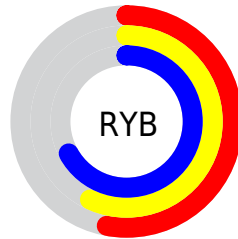

- Red (53%)
- Yellow (57%)
- Blue (67%)