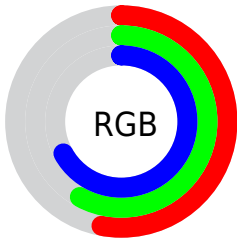

Distribution

- Red (53%)
- Green (58%)
- Blue (67%)