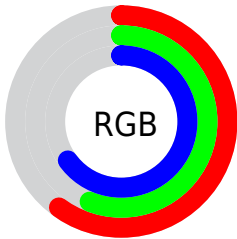

Distribution

- Red (60%)
- Green (56%)
- Blue (65%)