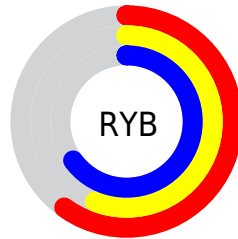

- Red (60%)
- Yellow (56%)
- Blue (65%)