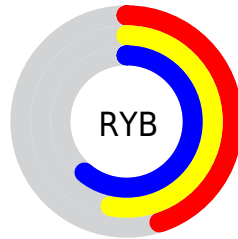

# Details

The CIELCh color  $61, 13.911, 200.514$  is a dark color, and the websafe version is hex  $669999$ . A complement of this color would be  $53, 16.510, 23.254$ , and the grayscale version is  $59, 0.008, 296.813$ .

A 20% lighter version of the original color is  $81, 13.760, 200.671$ , and  $41, 13.998, 200.258$  is the 20% darker color. If you saturate the color by 10%, you get  $60, 18.579, 200.193$ , and if you desaturate by 10%, it is  $62, 8.788, 200.900$ .

# Distribution

Red (45%)

Green (60%)

Blue (61%)

Red (45%)

Yellow (53%)

Blue (61%)

Cyan (26%)