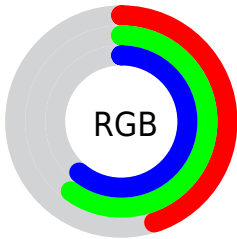

Distribution

Red (45%)

Green (60%)

Blue (61%)