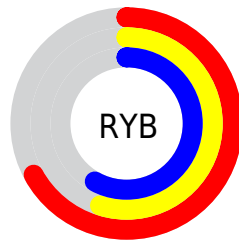

# Details

The CIELCh color  $61, 14.158, 357.642$  is a light color, and the websafe version is hex `CC9999`. A complement of this color would be  $68, 13.411, 173.981$ , and the grayscale version is  $62, 0.008, 296.813$ .

A 20% lighter version of the original color is  $81, 14.042, 358.453$ , and  $41, 13.869, 358.481$  is the 20% darker color. If you saturate the color by 10%, you get  $56, 21.870, 358.896$ , and if you desaturate by 10%, it is  $66, 6.661, 356.549$ .

# Distribution

Red (67%)

Green (55%)

Blue (58%)

Red (67%)

Yellow (55%)

Blue (58%)

Cyan (0%)