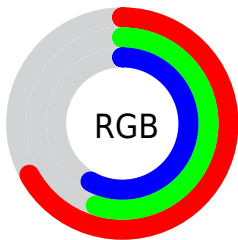

Distribution

Red (67%)

Green (55%)

Blue (58%)