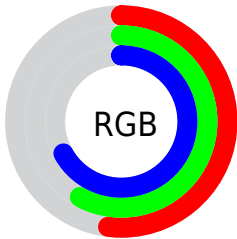

Distribution

- Red (52%)
- Green (58%)
- Blue (67%)