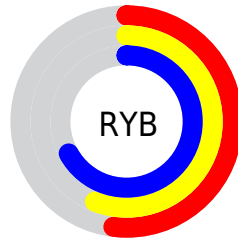

- Red (52%)
- Yellow (56%)
- Blue (67%)