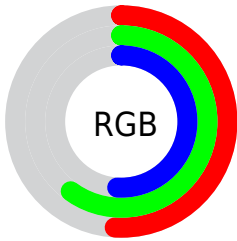

Distribution

- Red (51%)
- Green (60%)
- Blue (51%)