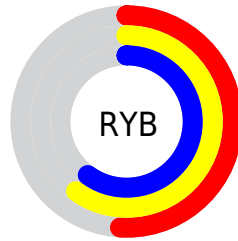

- Red (51%)
- Yellow (60%)
- Blue (60%)