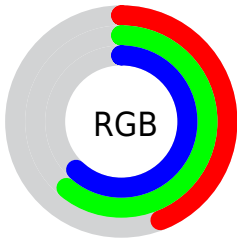

Distribution

Red (44%)

Green (61%)

Blue (62%)