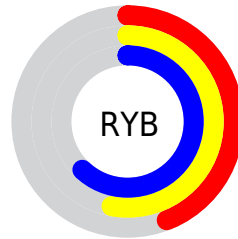

## Conversions Part 2

<b>Format</b>	<b>Color</b>
<b>RYB</b>	111, 134, 158
Decimal	7314334
CIELab	61.00, -14.07, -6.38
CIELCh	61, 15.451, 204.389
Yxy	29.2481, 0.2703, 0.3238
Android (android.graphics.Color)	4285504414 (0xFF6F9B9E)
YUV	142.1860, 7.7963, -27.3501
Hunter-Lab	54.0815, -14.0717, -2.3356

# Details

The CIELCh color `61, 15.451, 204.389` is a dark color, and the websafe version is hex `669999`. A complement of this color would be `52, 18.963, 26.727`, and the grayscale version is `59, 0.008, 296.813`.

A 20% lighter version of the original color is `81, 15.625, 204.219`, and `41, 15.418, 204.471` is the 20% darker color. If you saturate the color by 10%, you get `60, 19.793, 204.309`, and if you desaturate by 10%, it is `62, 10.624, 204.565`.

# Distribution

Red (44%)

Green (61%)

Blue (62%)

Red (44%)

Yellow (53%)

Blue (62%)

Cyan (30%)