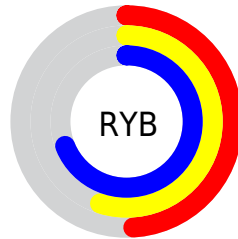

- Red (49%)
- Yellow (55%)
- Blue (69%)