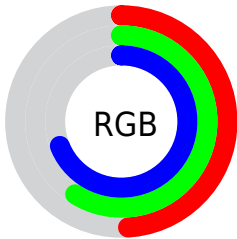

Distribution

- Red (49%)
- Green (59%)
- Blue (69%)